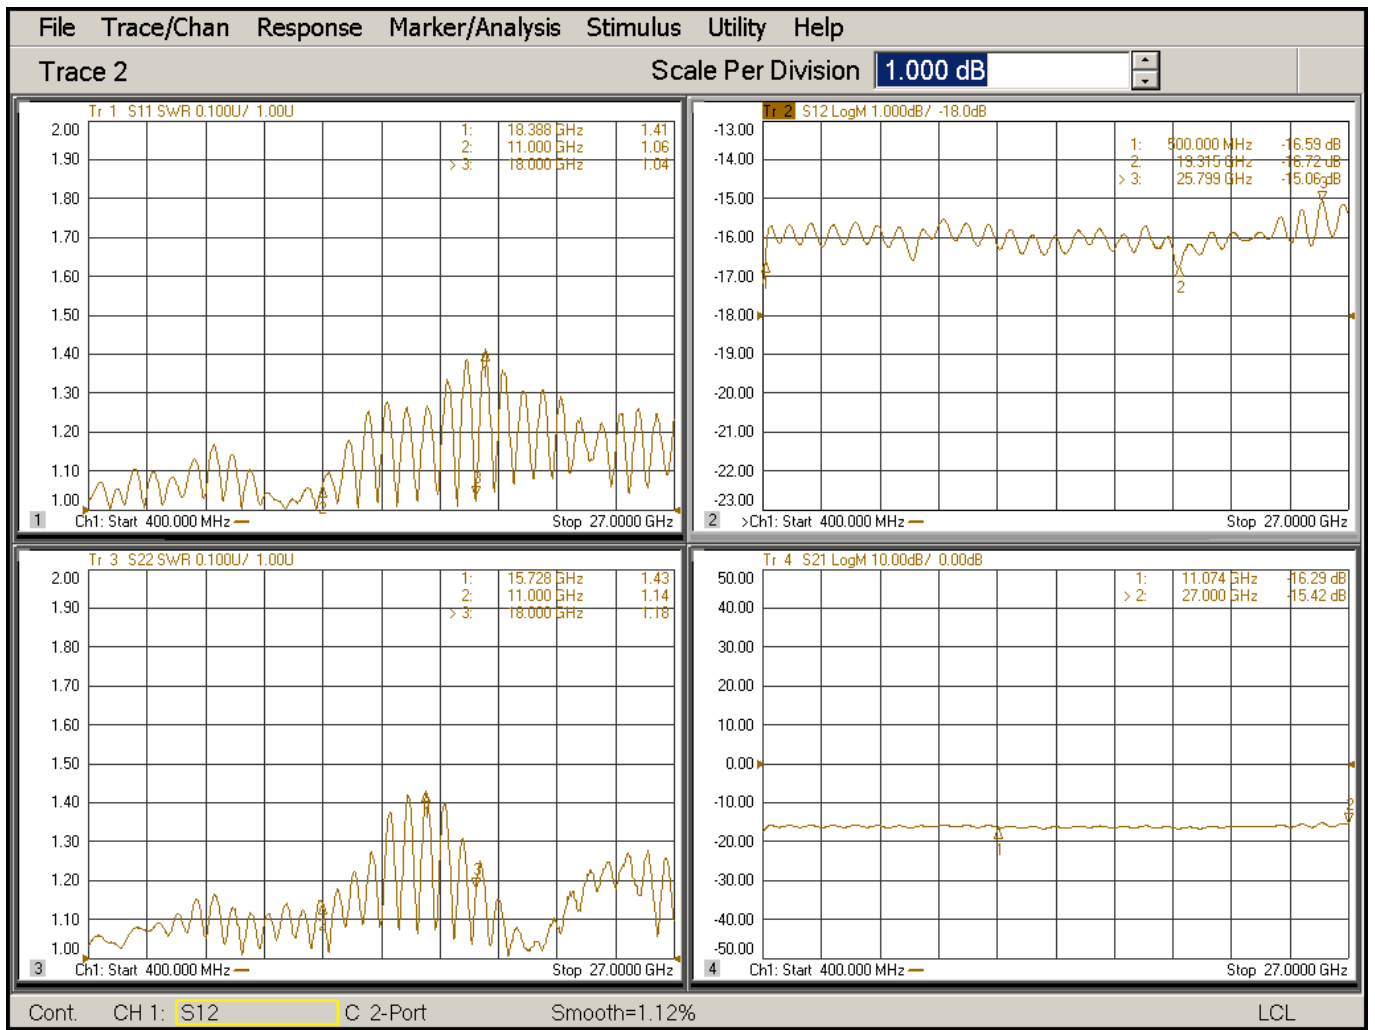

成都利德尔科技有限公司 ChengDu Leader Microwave Technology Co.,Ltd

电话: 028-65199117 传真: 028-65199116

<http://www.leadermicrowave.com> sales@leader-mw.com

TEL: +86-28-65199117 FAX: +86-28-65199116

Add: 中国 成都市成华区华翰路 89 号 610000

No.89,Huahan Road, chenghua Zone Chengdu, Sichuan China Zip Code:610000