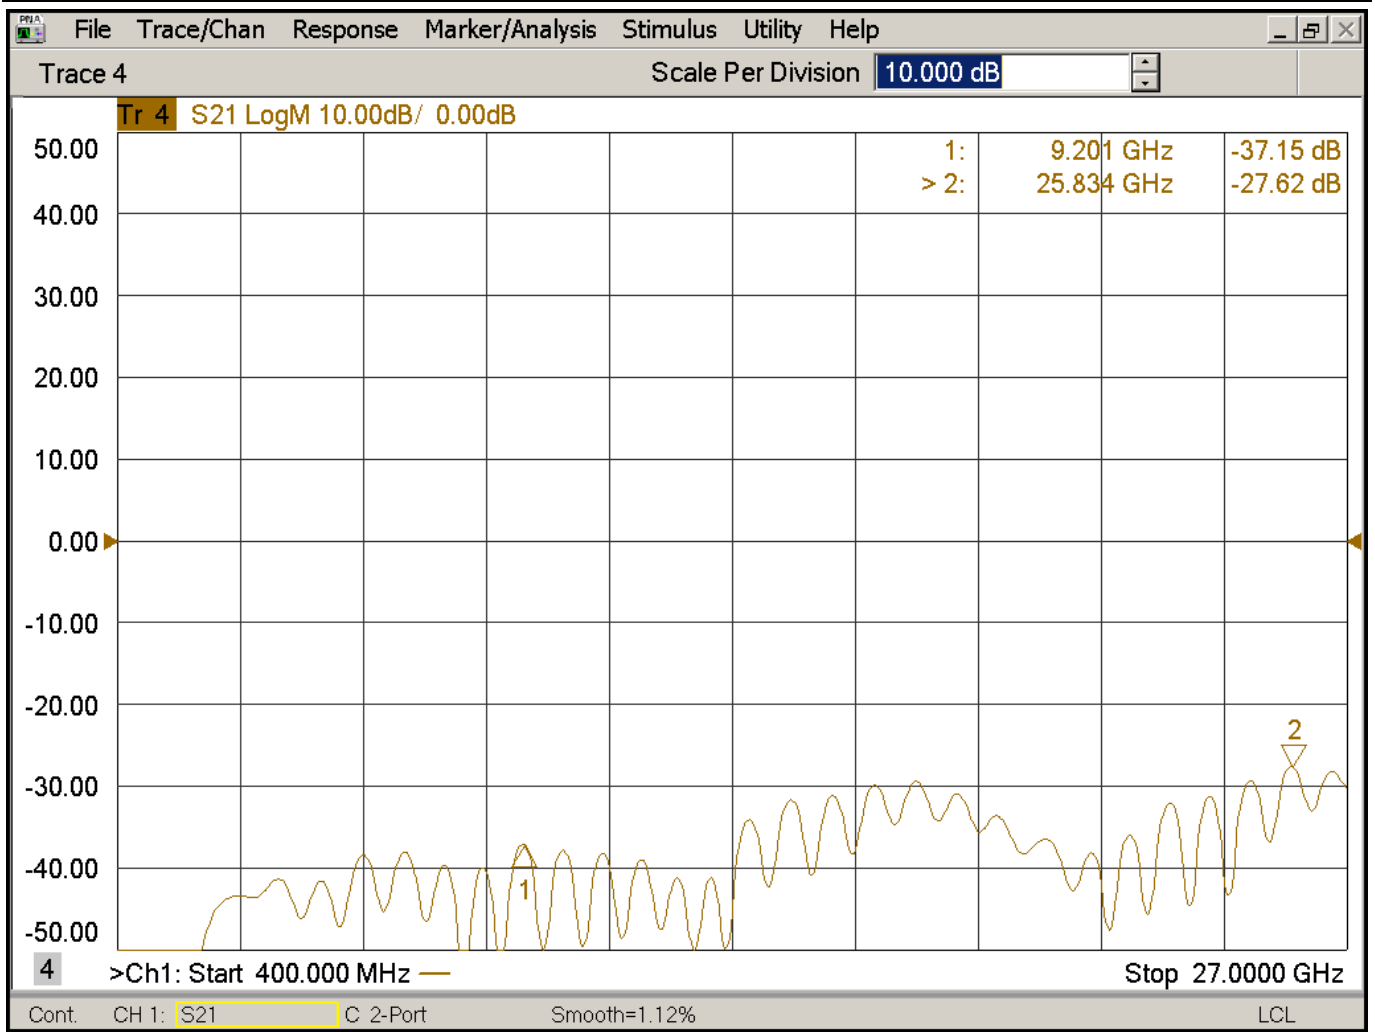

成都利德尔科技有限公司 ChengDu Leader Microwave Technology Co.,Ltd

电话: 028-65199117 传真: 028-65199116

<http://www.leadermicrowave.com> sales@leader-mw.com

TEL: +86-28-65199117 FAX: +86-28-65199116

Add: 中国 成都市成华区华翰路 89 号 610000

No.89,Huahan Road, chenghua Zone Chengdu, Sichuan China Zip Code:610000