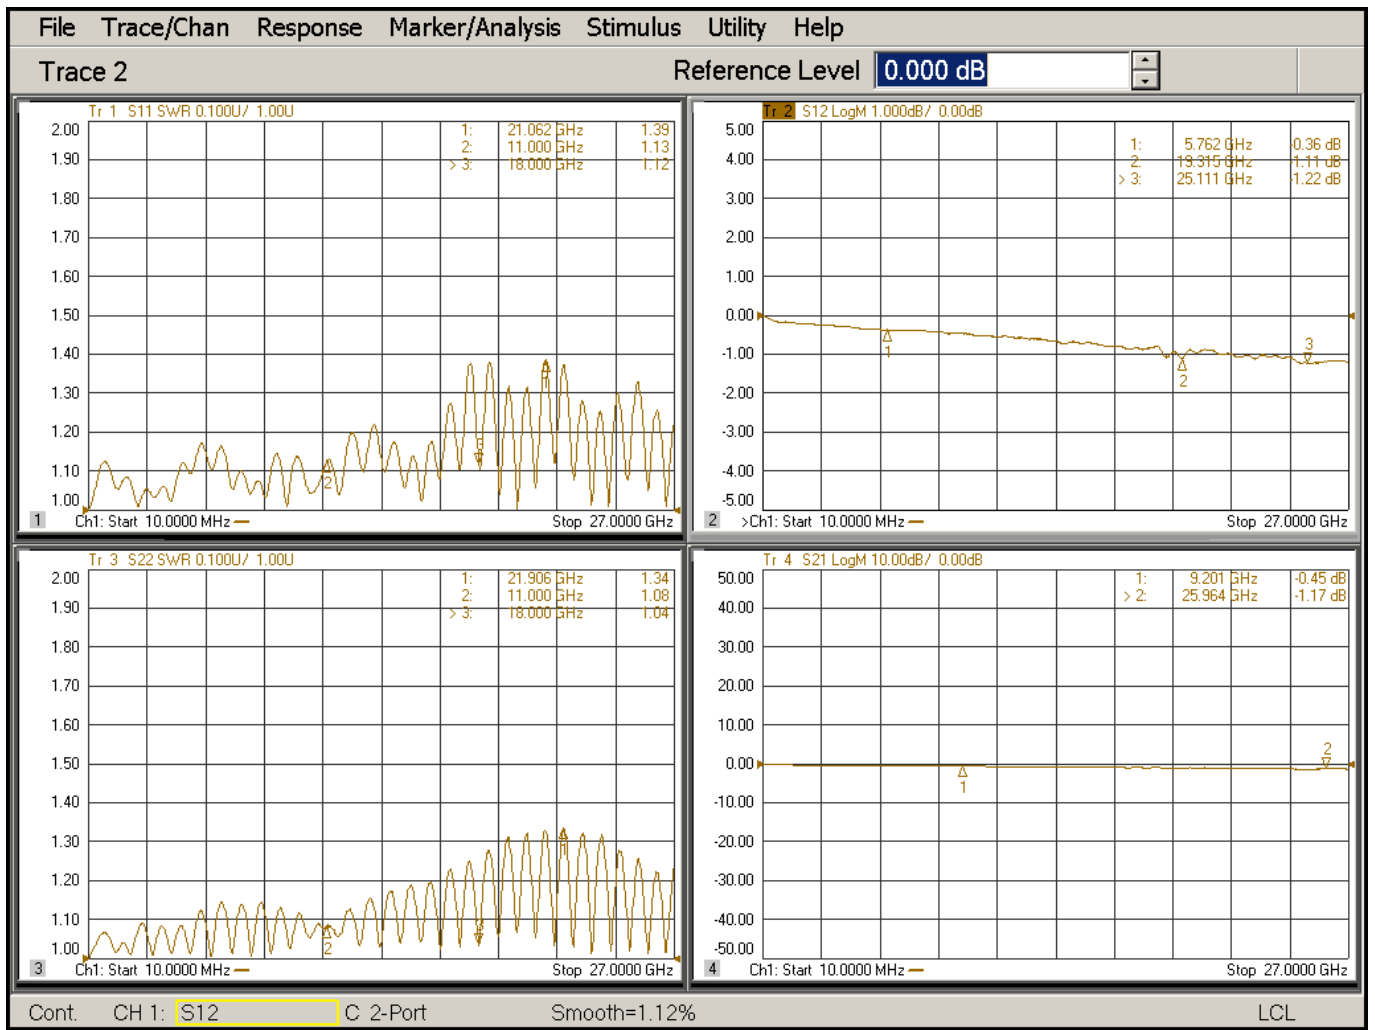

成都利德尔科技有限公司 ChengDu Leader Microwave Technology Co.,Ltd

电话: 028-65199117 传真: 028-65199116

<http://www.leadermicrowave.com> sales@leader-mw.com

TEL: +86-28-65199117 FAX: +86-28-65199116

Add: 中国 成都市成华区华翰路 89 号 610000

No.89,Huahan Road, chenghua Zone Chengdu, Sichuan China Zip Code:610000