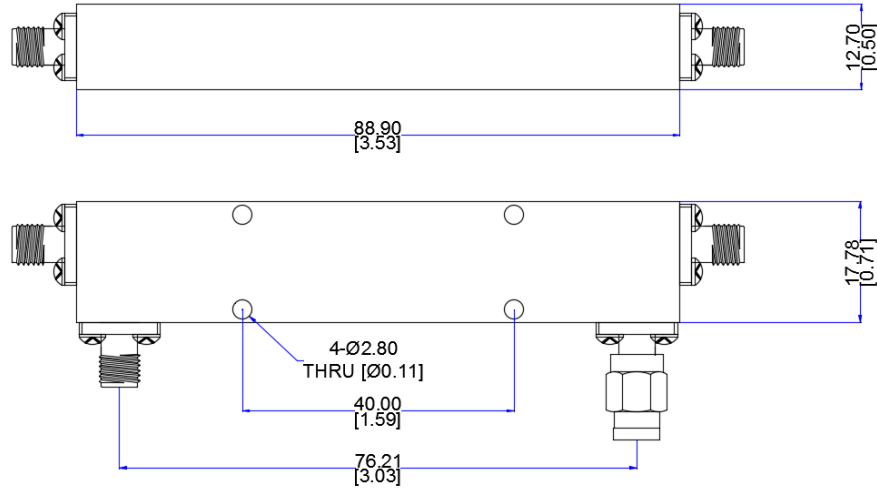

Product: Coupler

Part Number: LDC-1/18-16S

Specification					
No.	Parameter	Minimum	Typical	Maximum	Units
1	Frequency range	1	-	18	GHz
2	Nominal Coupling		16		dB
4	Insertion Loss			1.6	db
5	Coupling Accuracy	-	-	±1	dB
6	Coupling Sensitivity to Frequency	±0.5	-	±0.8	dB
7	Directivity	12	15		dB
8	VSWR	-	-	1.5	-
9	Power			20	W cw
10	Operating Temperature Range	-40	-	+85	°C
11	Impedance	-	50	-	Ω
12	Connector	Sma-f			
13	Preferred finish	Black/Sliver/yellow/green			

Remarks:

1.Include Theoretical loss 0.11db 2.Power rating is for load vswr better than 1.20:1

Environmental Specifications	
Operational Temperature	-40°C~+85°C
Storage Temperature	-50°C~+95°C
Vibration	25gRMS (15 degrees 2KHz) endurance, 1 hour per axis
Humidity	100% RH at 35°C, 95%RH at 40°C
Shock	20G for 11msec half sine wave,3 axis both directions
Mechanical Specifications	
Housing	Aluminum
Connector	Passivated or stainless steel
Female Contact:	gold plated beryllium brass
Rohs	compliant
Weight	0.2kg

Outline Drawing:

All Dimensions in mm

成都利德尔科技有限公司 ChengDu Leader Microwave Technology Co.,Ltd

电话: 028-65199117 传真: 028-65199116

http://www.leadermicrowave.com sales@leader-mw.com

TEL: +86-28-65199117 FAX: +86-28-65199116

Add: 中国 成都市成华区华翰路 89 号 610000

No.89,Huahan Road, chenghua Zone Chengdu, Sichuan China Zip Code:610000

Outline Tolerances $\pm 0.5(0.02)$

Mounting Holes Tolerances $\pm 0.2(0.008)$

All Connectors: SMA-Female